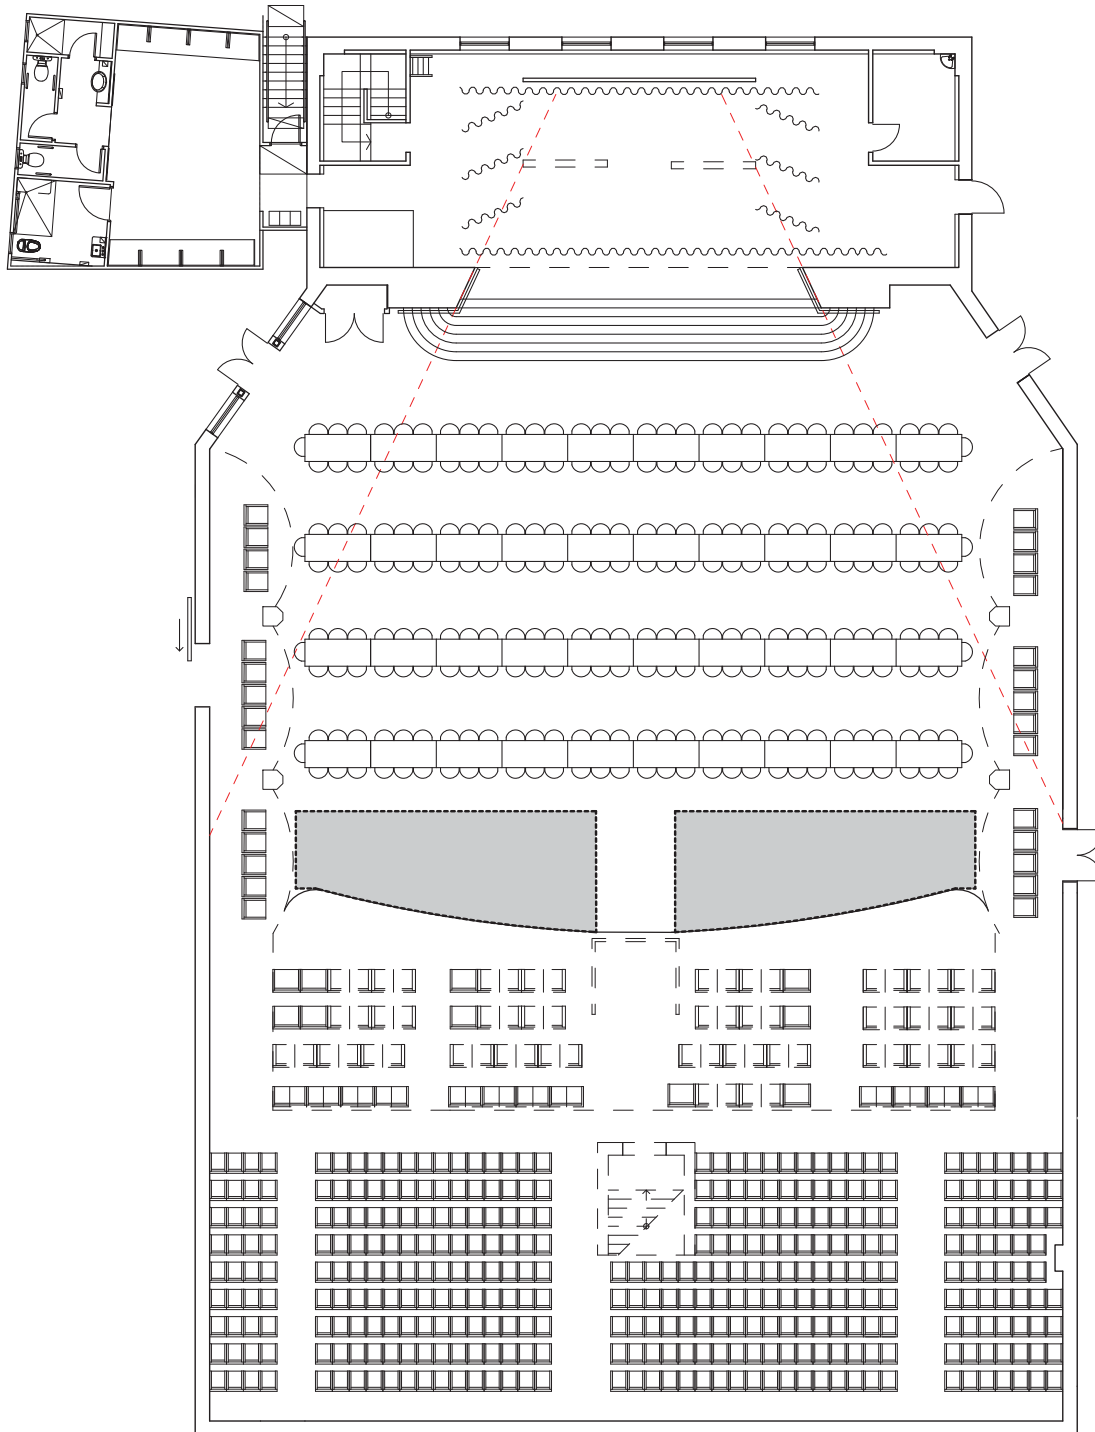

Banquet 1

Seats 248 People
40 Trestle Tables
760x1860mm

Floor Plan Scale **1:200**

A18788-M12_C