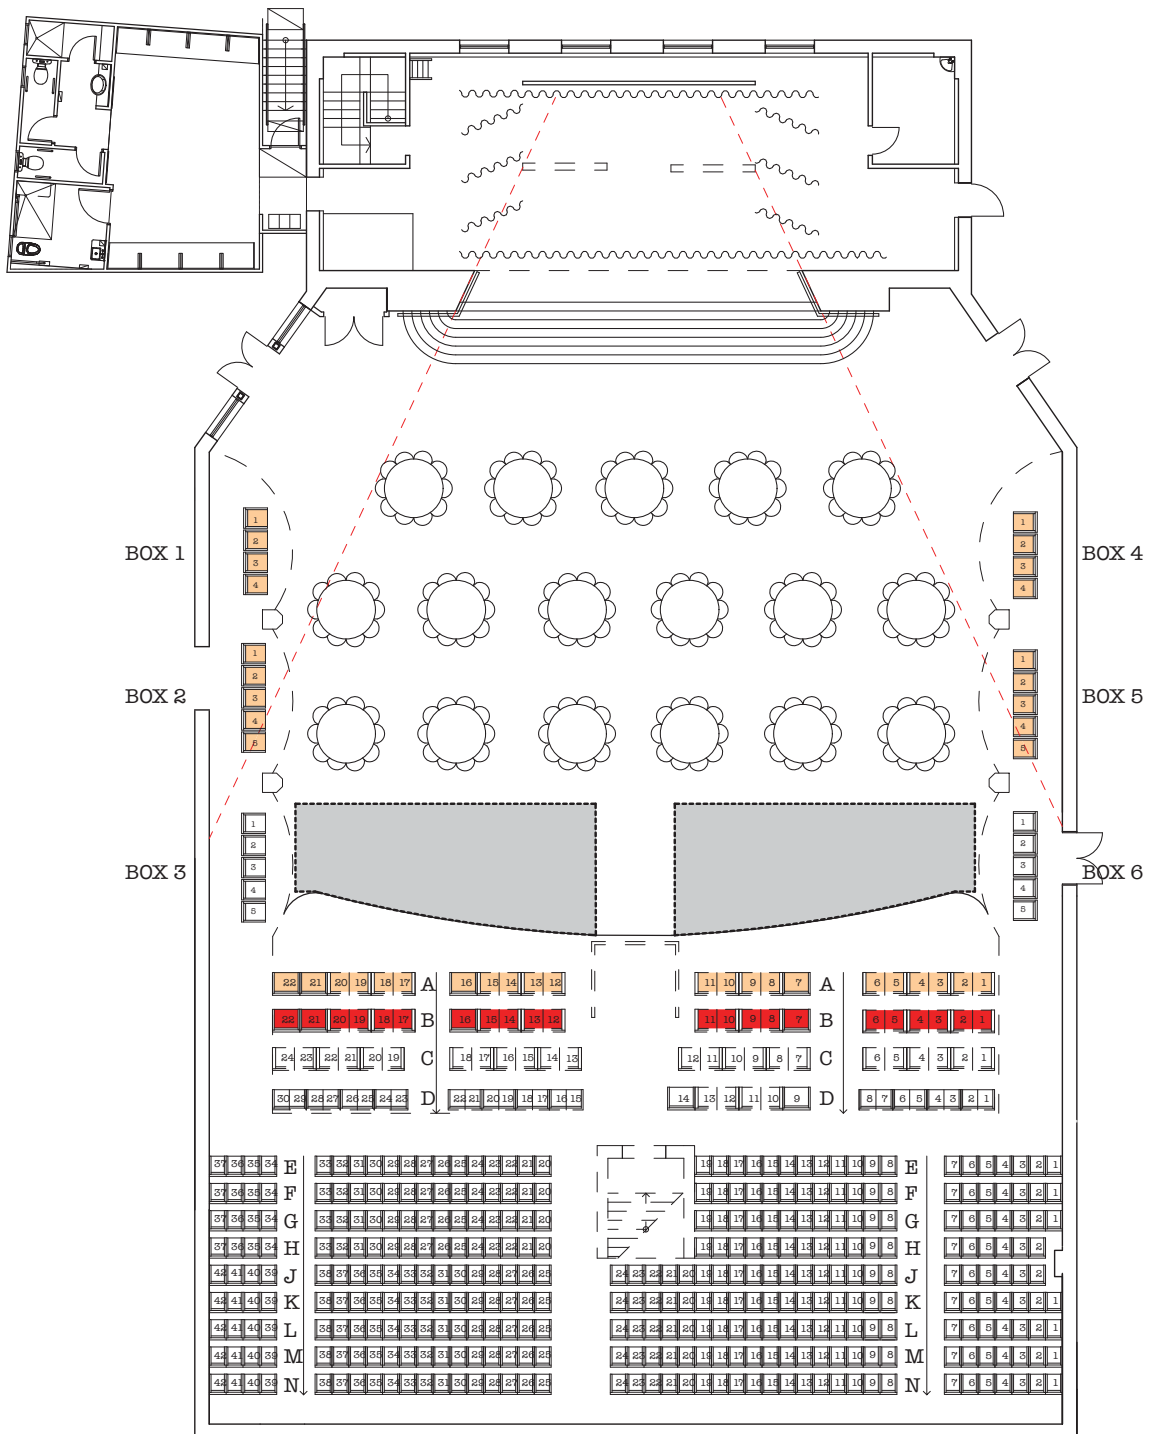

# Cabaret

Seats 170 People  
 17 Round Tables  
 1700mm Diameter

- Restricted view of stage
- Restricted view of floor in front of stage

**Floor Plan** Scale **1:200**

A18788-M09\_B