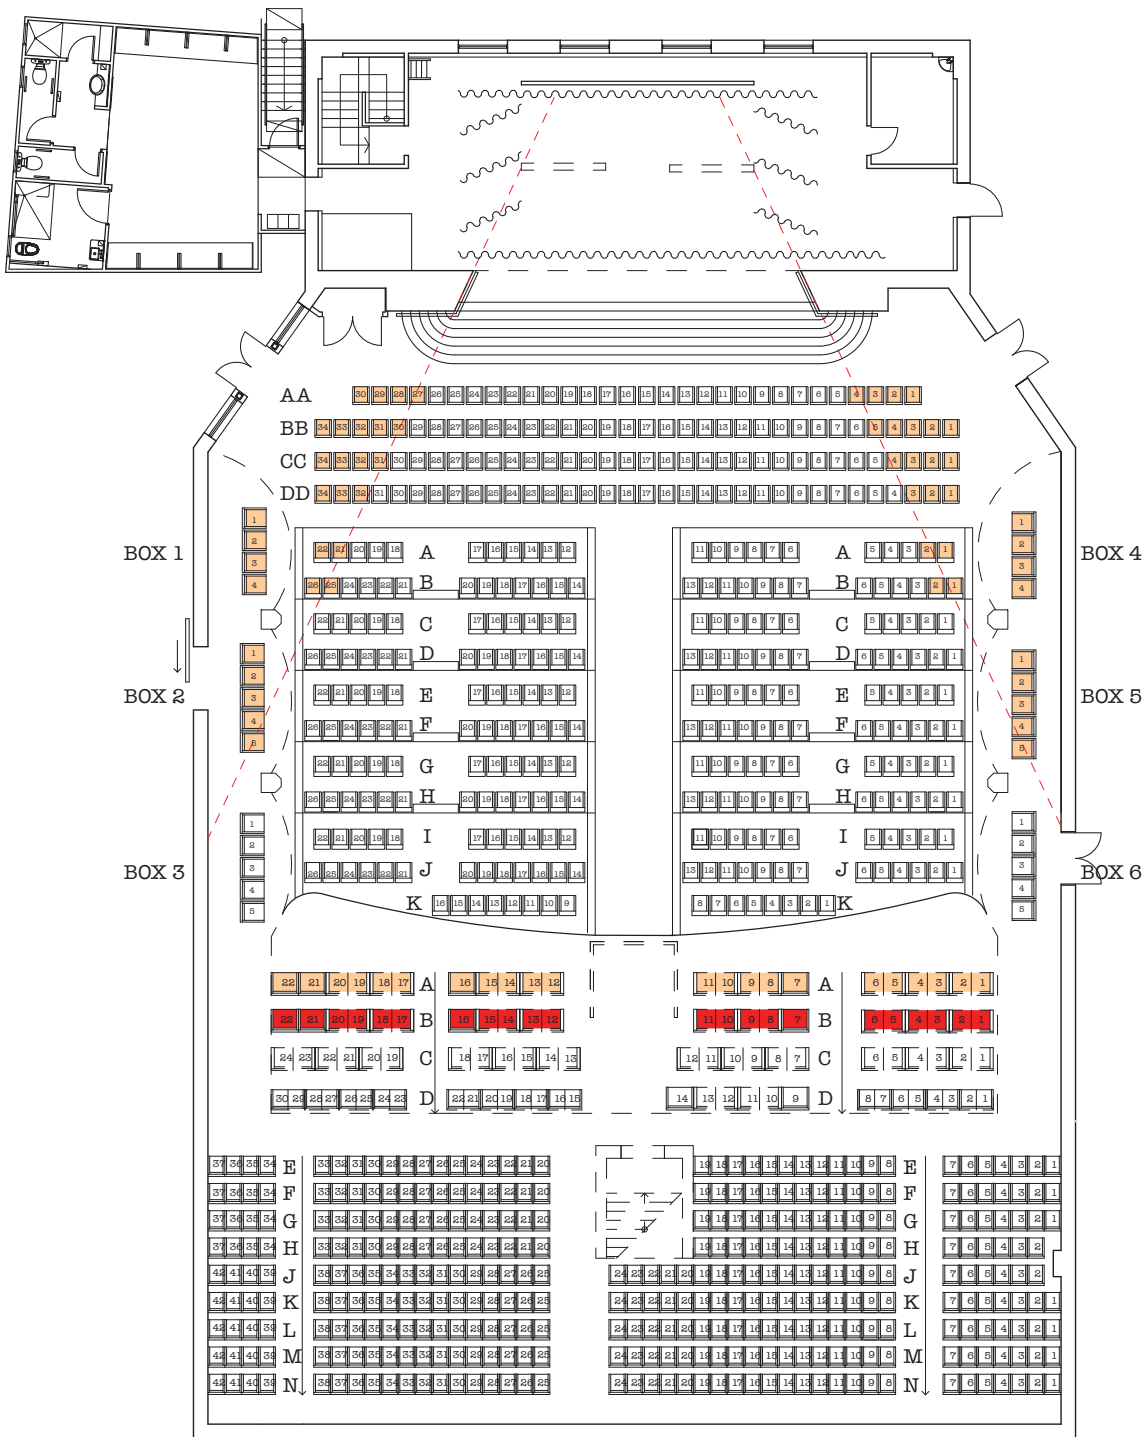

Main Hall - Theatre 1

870 Total Capacity
 256 Seats - Ground Floor Retractable
 132 Seats - Ground Floor 4 Rows of Loose seats
 482 Seats - Dress Circle (upstairs Seating)

- Restricted view of stage
- Restricted view of floor in front of stage

Floor Plan Scale **1:200**

A18788-M03_B