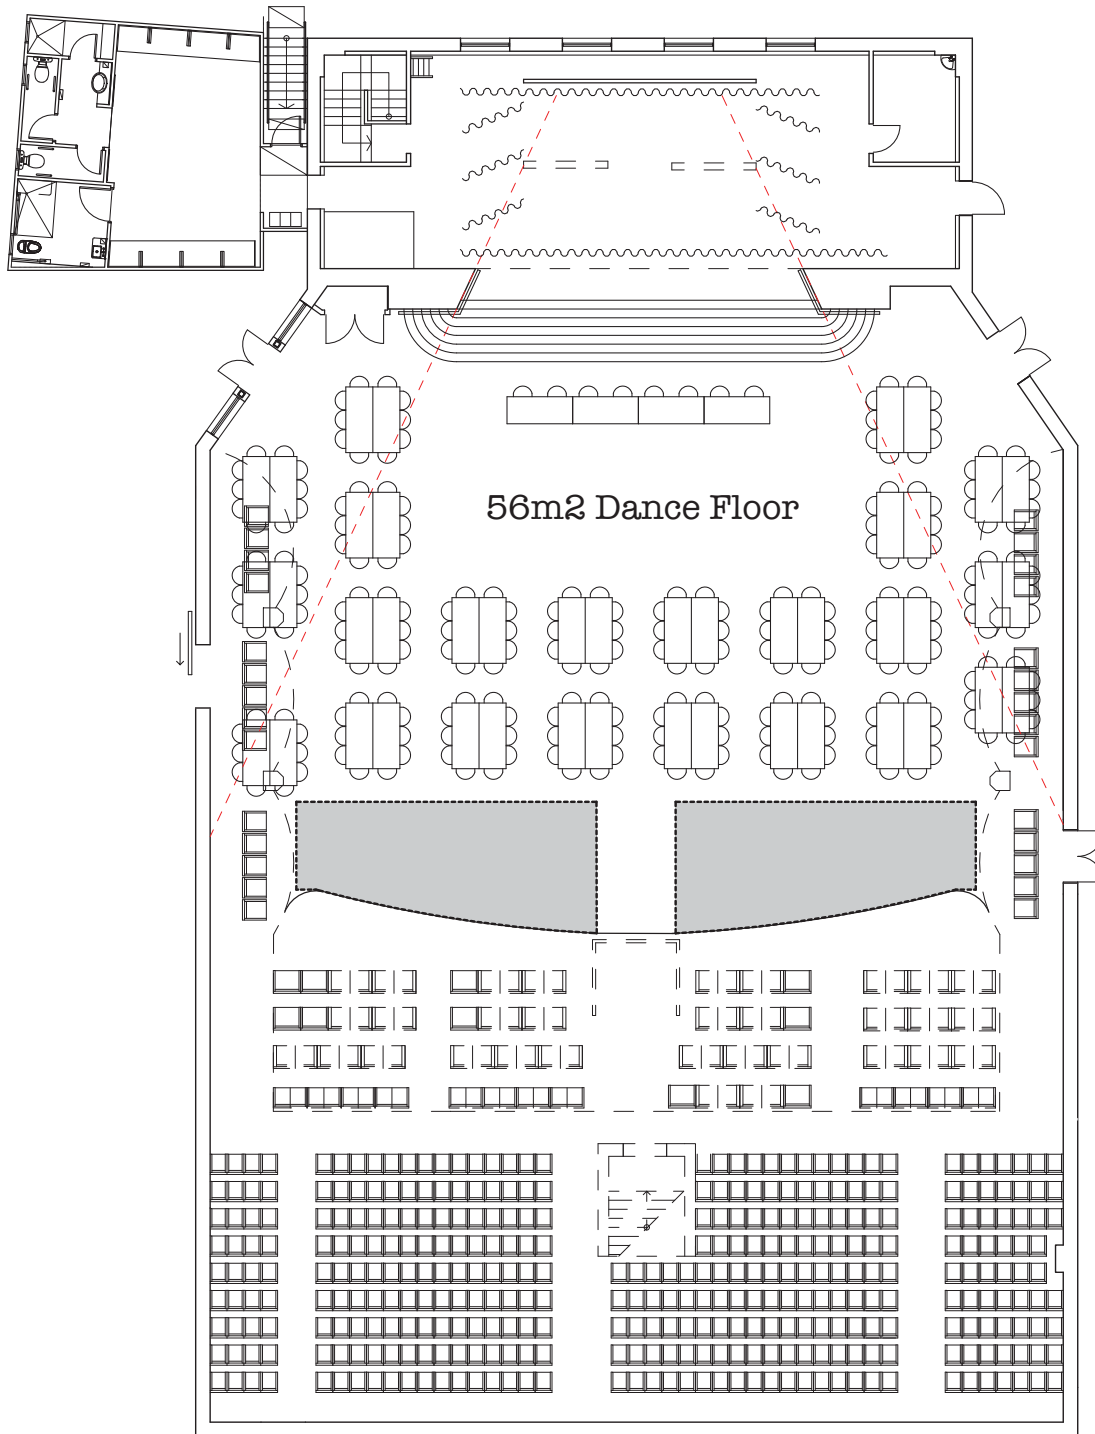

# Wedding 2 with Dance Floor

Seats 228 People  
22 Square Tables 1520x1860mm  
4 Square Tables 760x1860

**Floor Plan** Scale **1:200**

A18788-M07\_E